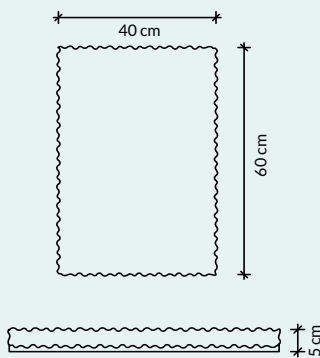

#### MOSS TILES

<b>Dimensions</b>	40 x 60 x 5 cm
<b>Weight</b>	1.2 kg /piece
<b>Base</b>	Felt Base
<b>Fixing</b>	With a fixing compound
<b>Installation</b>	With a hook fastener tape, included for installation
<b>Modifiability</b>	Can be cut with scissors or a snap-off knife. A single element can be bent into a diameter of $\varnothing$ 50 cm
<b>Fire Safety</b>	Vtec Moss Panels fulfills the fire classification B s2 d0 - testing requirement DIN EN 13501-1:2010:01

#### MOSS ISLANDS

<b>Dimensions</b>	S) 27 x 26 x 10 cm M) 44 x 36 x 12 cm L) 57 x 47 x 14 cm
<b>Weight</b>	S) approx. 0.6 kg M) approx. 1.4 kg L) approx. 2.1 kg
<b>Base/Edges</b>	Glued 100% natural cork Mossed Edges
<b>Fixing</b>	With metal mounting hooks
<b>Installation</b>	With MDF installation plate, wall part, screw and screw anchor, included for a wall installation
<b>Fire Safety</b>	Flame retardant

#### MOSS SPHERES

<b>Dimensions</b>	XS) $\varnothing$ 23 cm S) $\varnothing$ 33 cm M) $\varnothing$ 37 cm L) $\varnothing$ 60 cm
<b>Weight</b>	XS) ca. 1.0 kg S) ca. 2.2 kg M) ca. 3.0 kg L) ca. 7.6 kg
<b>Base</b>	EPS foam, metal threaded rod at the centres
<b>Fixing</b>	With metal mounting hooks
<b>Installation</b>	Metal eye nut on top and bottom. Hanging wire, wire clamps, screw hook and screw anchor included for hanging
<b>Fire Safety</b>	Flame retardant