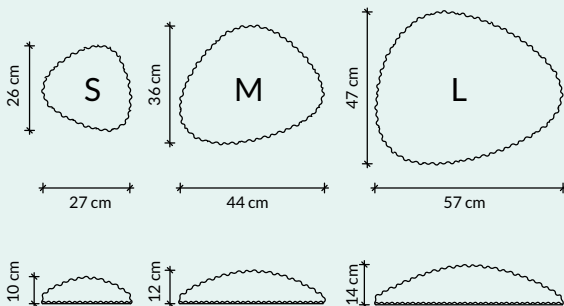

#### MOSS TILES

<b>Dimensions</b>	40 x 60 x 5 cm
<b>Weight</b>	1.2 kg /piece
<b>Base</b>	Felt Base
<b>Fixing</b>	With a fixing compound
<b>Installation</b>	With a hook fastener tape, included for installation
<b>Modifiability</b>	Can be cut with scissors or a snap-off knife. A single element can be bent into a diameter of $\varnothing$ 50 cm
<b>Fire Safety</b>	Vtec Moss Panels fulfills the fire classification B s2 d0 - testing requirement DIN EN 13501-1:2010:01

#### MOSS ISLANDS

<b>Dimensions</b>	S) 27 x 26 x 10 cm M) 44 x 36 x 12 cm L) 57 x 47 x 14 cm
<b>Weight</b>	S) approx. 0.6 kg M) approx. 1.4 kg L) approx. 2.1 kg
<b>Base/Edges</b>	Glued 100% natural cork Mossed Edges
<b>Fixing</b>	With metal mounting hooks
<b>Installation</b>	With MDF installation plate, wall part, screw and screw anchor, included for a wall installation
<b>Fire Safety</b>	Flame retardant

#### MOSS SPHERES

<b>Dimensions</b>	XS) $\varnothing$ 23 cm S) $\varnothing$ 33 cm M) $\varnothing$ 37 cm L) $\varnothing$ 60 cm
<b>Weight</b>	XS) ca. 1.0 kg S) ca. 2.2 kg M) ca. 3.0 kg L) ca. 7.6 kg
<b>Base</b>	EPS foam, metal threaded rod at the centres
<b>Fixing</b>	With metal mounting hooks
<b>Installation</b>	Metal eye nut on top and bottom. Hanging wire, wire clamps, screw hook and screw anchor included for hanging
<b>Fire Safety</b>	Flame retardant