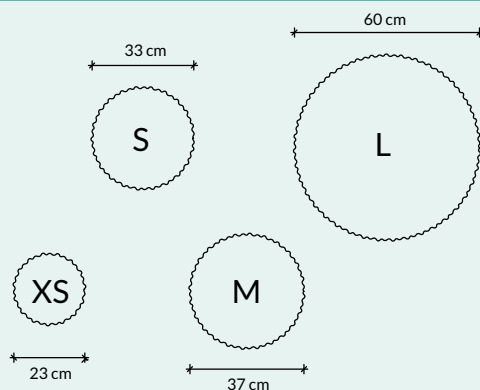

#### MOSS TILES

<b>Dimensions</b>	40 x 60 x 5 cm
<b>Weight</b>	1.2 kg /piece
<b>Base</b>	Felt Base
<b>Fixing</b>	With a fixing compound
<b>Installation</b>	With a hook fastener tape, included for installation
<b>Modifiability</b>	Can be cut with scissors or a snap-off knife. A single element can be bent into a diameter of $\varnothing$ 50 cm
<b>Fire Safety</b>	Vtec Moss Panels fulfills the fire classification B s2 d0 - testing requirement DIN EN 13501-1:2010:01

#### MOSS ISLANDS

<b>Dimensions</b>	S) 27 x 26 x 10 cm M) 44 x 36 x 12 cm L) 57 x 47 x 14 cm
<b>Weight</b>	S) approx. 0.6 kg M) approx. 1.4 kg L) approx. 2.1 kg
<b>Base/Edges</b>	Glued 100% natural cork Mossed Edges
<b>Fixing</b>	With metal mounting hooks
<b>Installation</b>	With MDF installation plate, wall part, screw and screw anchor, included for a wall installation
<b>Fire Safety</b>	Flame retardant

#### MOSS SPHERES

<b>Dimensions</b>	XS) $\varnothing$ 23 cm S) $\varnothing$ 33 cm M) $\varnothing$ 37 cm L) $\varnothing$ 60 cm
<b>Weight</b>	XS) ca. 1.0 kg S) ca. 2.2 kg M) ca. 3.0 kg L) ca. 7.6 kg
<b>Base</b>	EPS foam, metal threaded rod at the centres
<b>Fixing</b>	With metal mounting hooks
<b>Installation</b>	Metal eye nut on top and bottom. Hanging wire, wire clamps, screw hook and screw anchor included for hanging
<b>Fire Safety</b>	Flame retardant